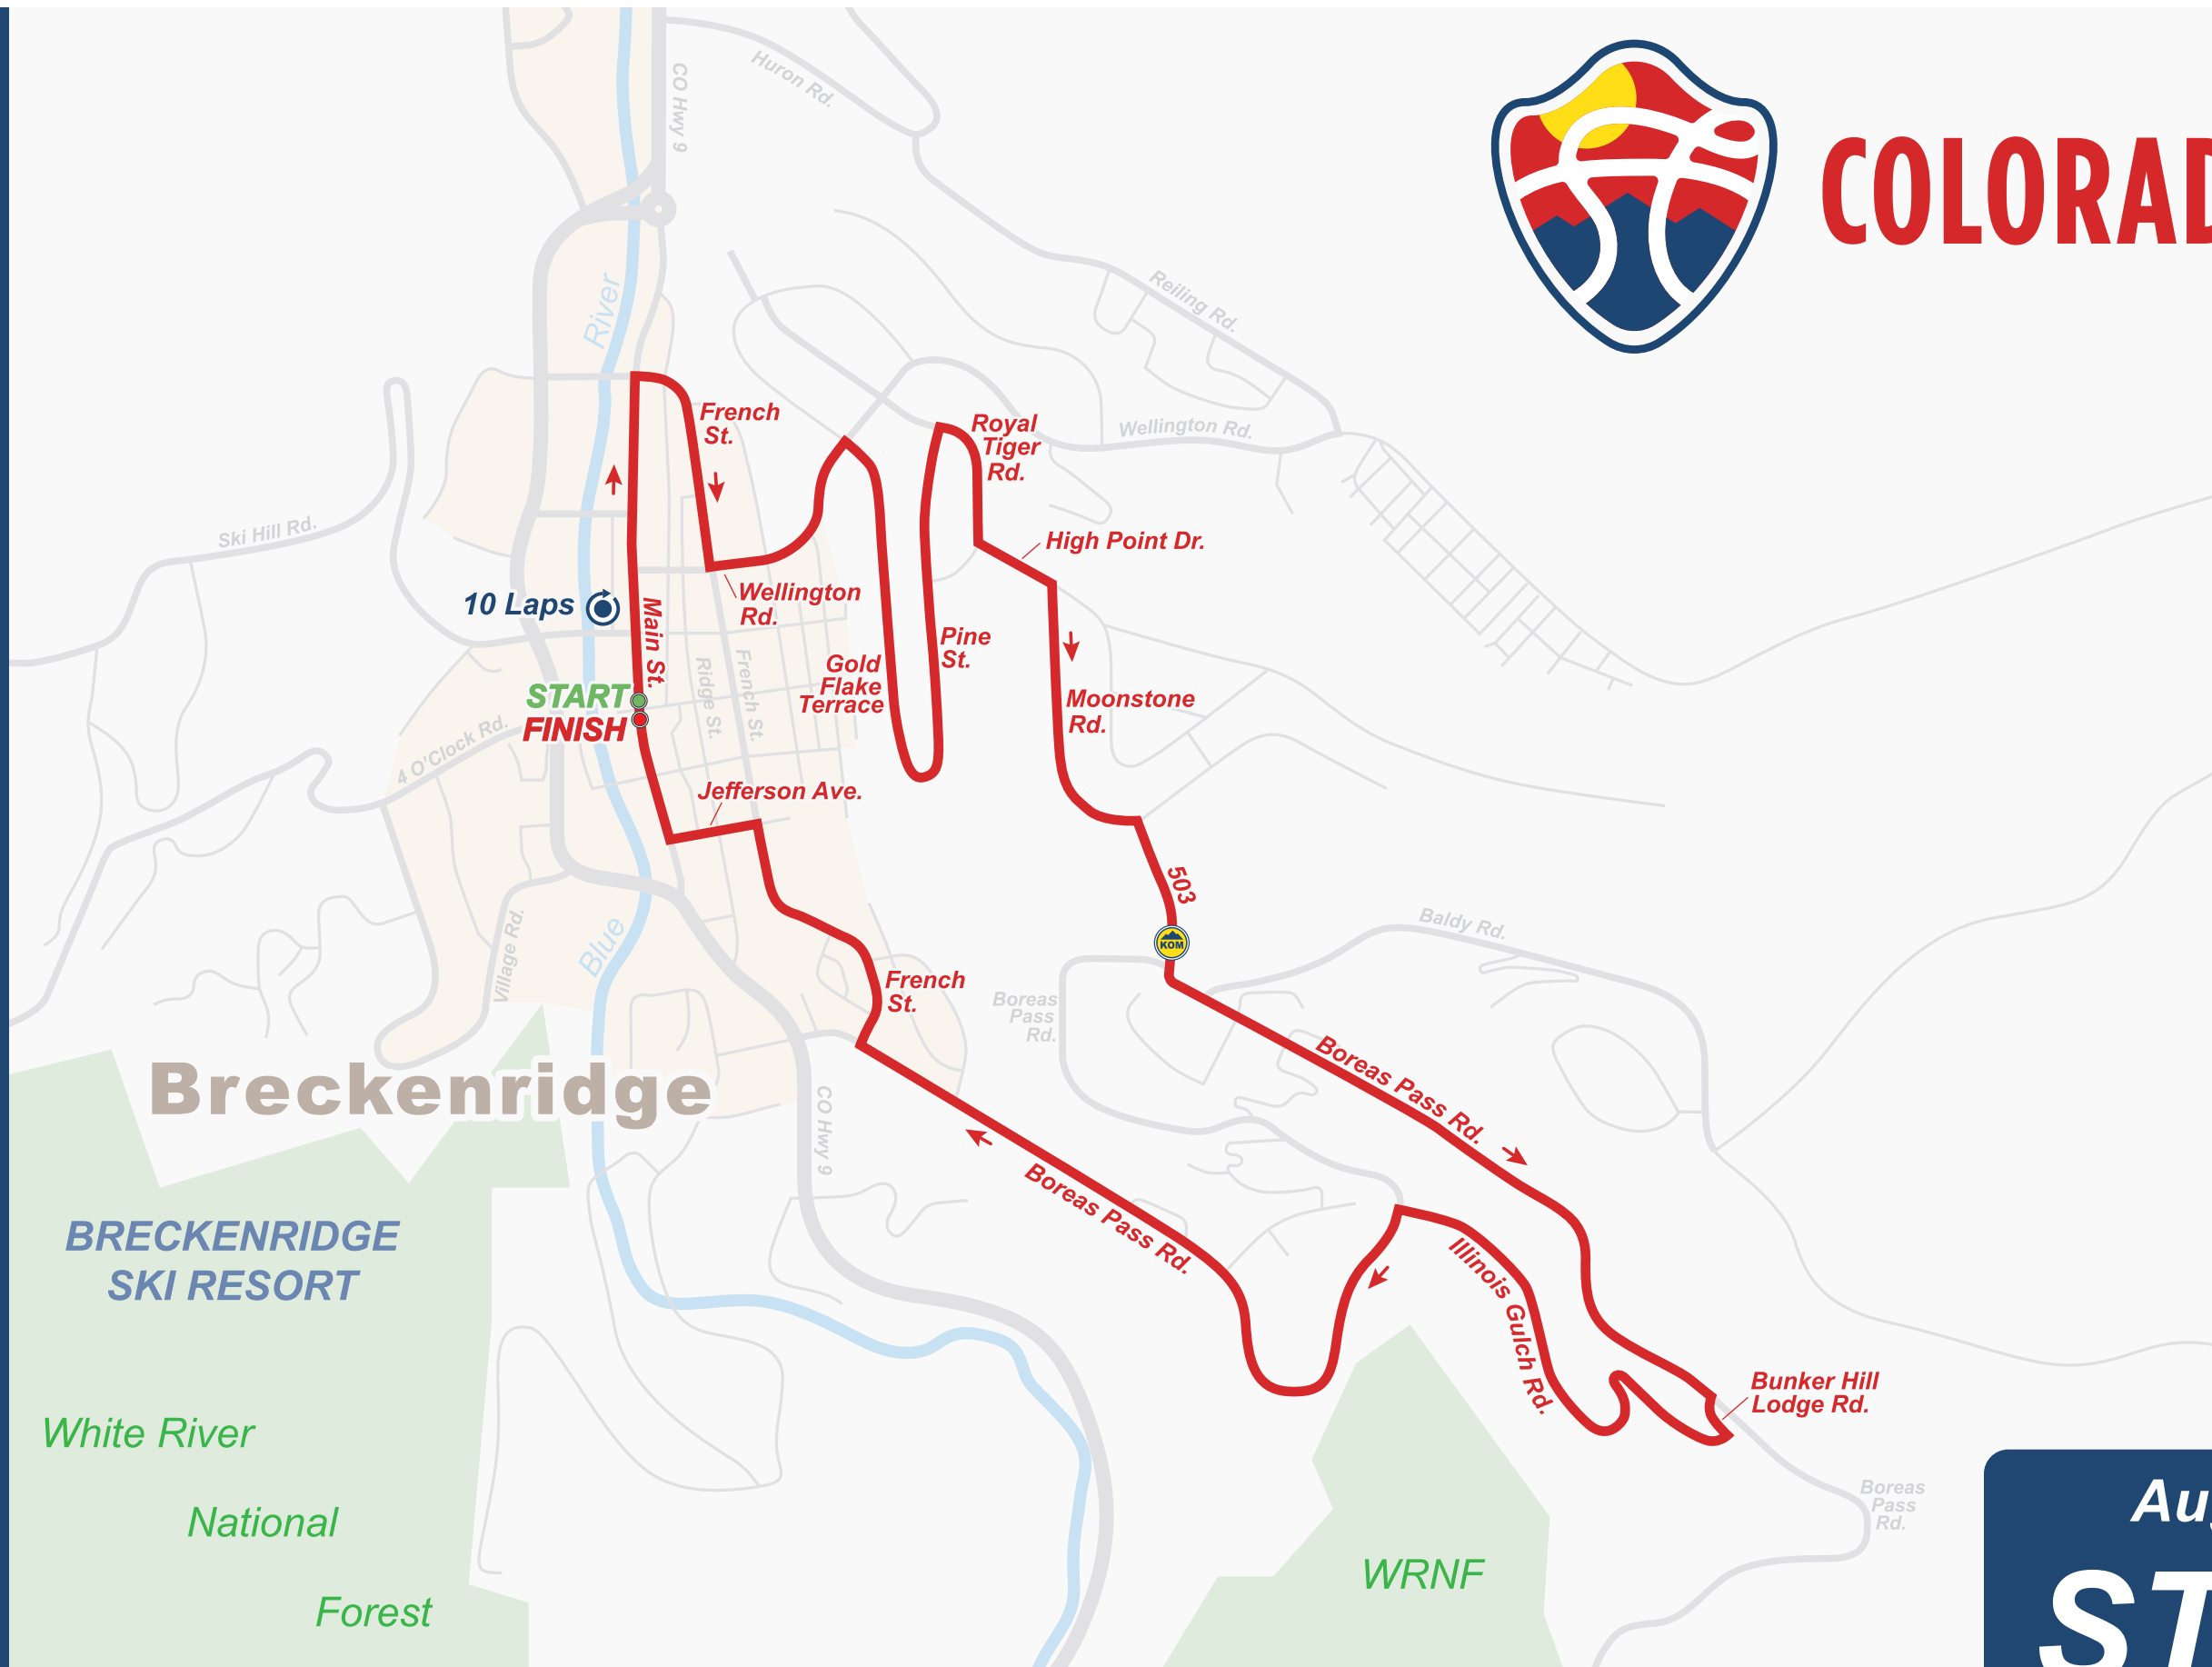

COLORADO CLASSIC

Sponsor

Sponsor logo here if needed

LEGEND

- Course.....
- Start, Finish.....
- Direction.....
- KOM.....

August 11, 2017
STAGE 2