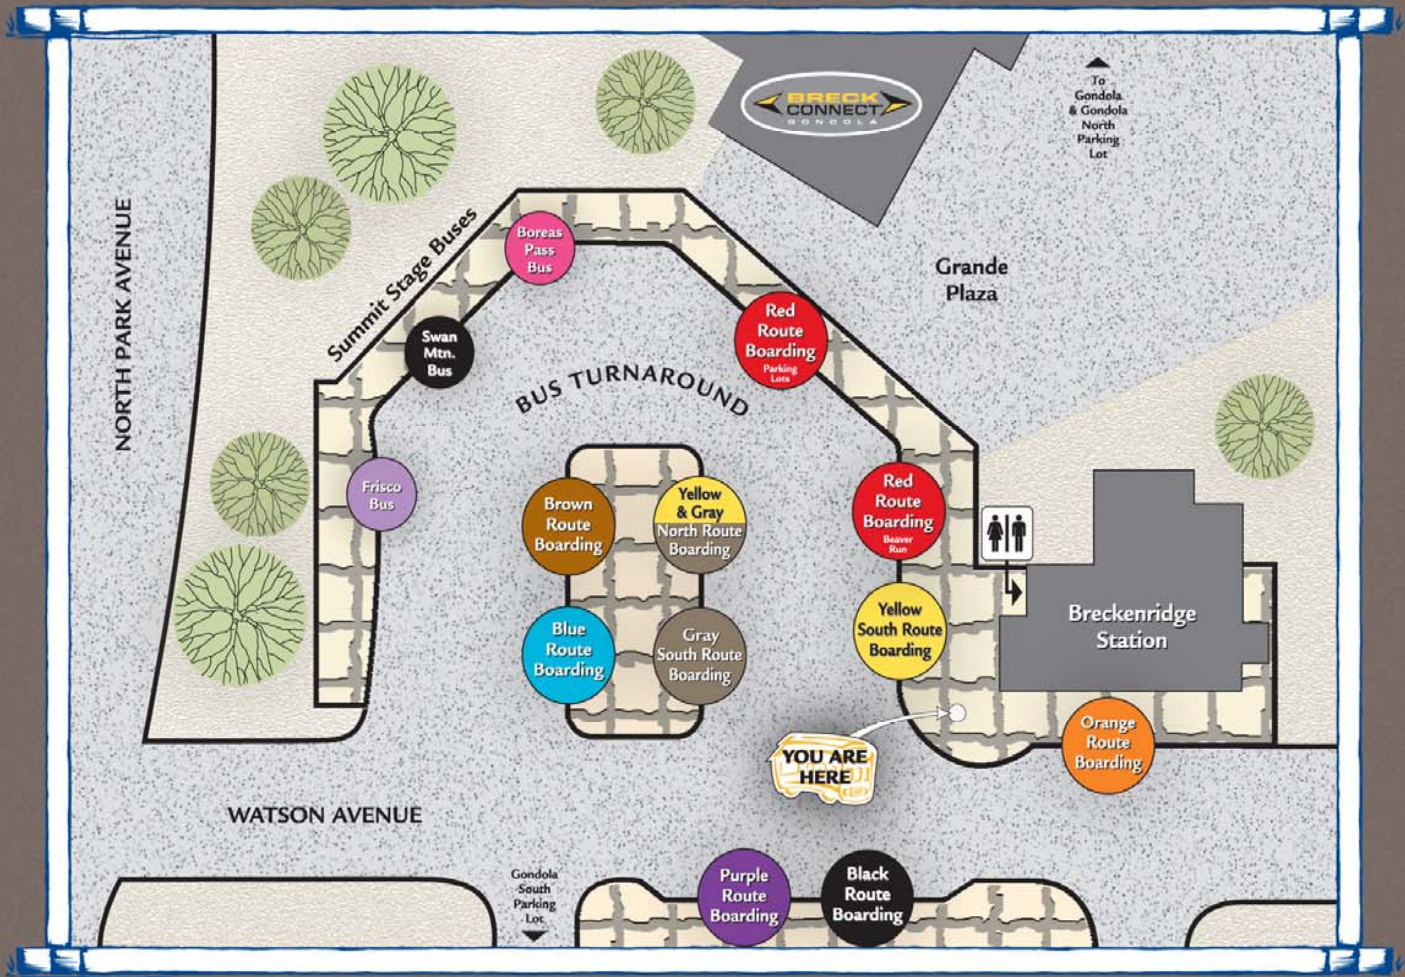

FREE RIDE AND SKI RESORT BUS ROUTE BOARDING LOCATIONS

- Yellow North Route
To Airport Road
- Yellow South Route
To Four O' Clock Road and Beaver Run area
- Gray North Route
To Airport Road and Colorado Mtn. College
- Gray South Route
To Four O' Clock Road, Beaver Run and Ice Rink
- Brown Route
To Warriors Mark and Beaver Run areas
- Orange Route
To Main Street, Ice Arena and Ski & Raquet Club
- Purple Route
To Wellington Neighborhood
- Black Route
To Peaks 7 & 8 and Main Street evening service
- Blue Route
To Peak 9 and French Street (seasonal only)
- Red Route
To Peak 9, Beaver Run and Parking Lots (seasonal only)

Locator Map A
One (1) each